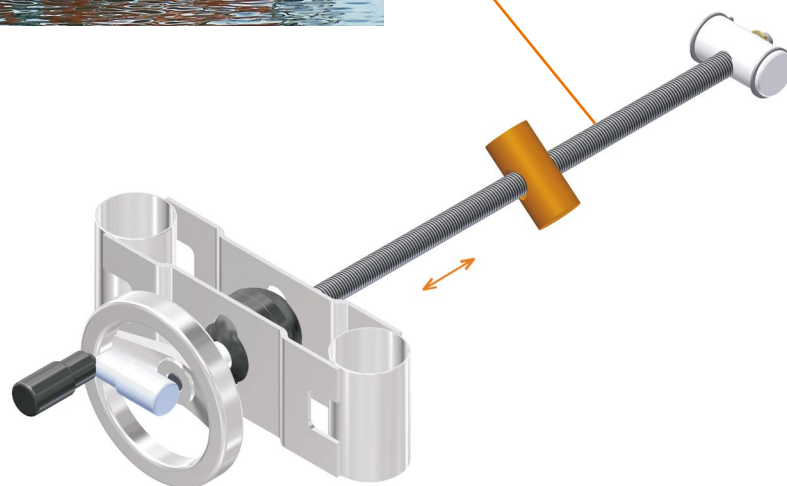

Special Drive Unit for Sunscreen

Customized Solution

103985

51 mm

Spindle Drive for Sunscreen

Summertime is barbecue time – and the bbq-donut® is here, with its colorful look and its offer of unlimited potential, an unusually round boat for unique barbecue and party moments on any lake or pool!

A large parasol, which provides protection against the harmful UV rays of the sun, can be minutely adjusted with a simple adjustment mechanism. This mechanism consists of a high-quality Ketterer spindle drive which runs on a high-grade screw-nut and can be operated simply with a handle. The easily-assembled spindle drive is very smooth-

running, and thanks to its self-locking will remain fixed in every position. The drive's long service life is guaranteed thanks to the exclusive use of corrosion-resistant materials.

This spindle drive guarantees simple maneuverability and a long service life even allowing for difficult conditions such as corrosion and wear. Give us a call and see for yourself!